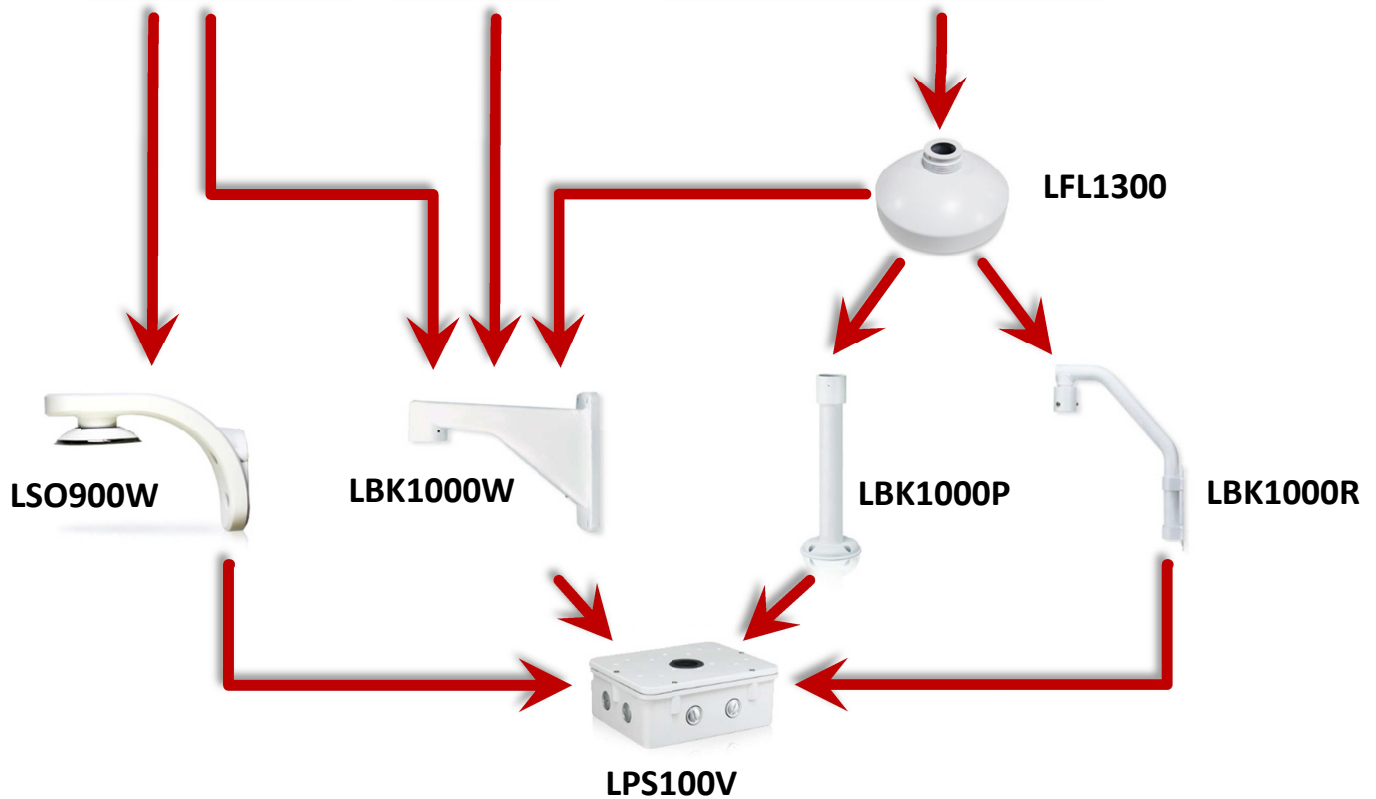

Bracket Guide

Find the matching bracket for each LG camera!

Speed Dome Cameras

Mini Dome Cameras

LT713 **LT913** LT723 **LT923**
LW9226 **LW9228** LCP2850
LCP3750T **LNP3700T** LNP2800

LW9424
LW9422
LNP2810T

LCV5500 **LCV5300R** LCV5300 **LCV5100**
LCD5500 **LCD5300R** LCD5300 **LCD5100** L9322
LNV5300 **LNV5200** LNV5100 LND5100

European Security Partners Ltd.
Herald Way
Pegasus Business Park
Castle Donington DE74 2TZ
United Kingdom
Tel: +44 1332 63 8140
Mail: info@eu-sp.com

GERMANY
European Security Partners Ltd.
Am Kleefeld 6a
D-83527 Haag
Germany
Tel: +49 176 20415650
Mail: stefan@eu-sp.com

ITALY
European Security Partners
Via P.Greppi,21
Olgiate Olona Varese
21057 Italy
Tel: +39 348 2200473
Mail: pierluigi@eu-sp.com